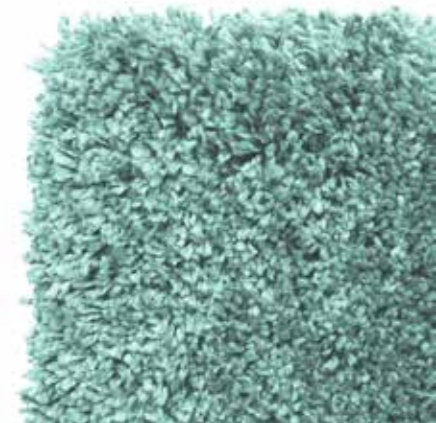

COLLECTION
2017

0832 | LUXURY SHAGGY

RUGS WITH AN ATITUDE

PLUSH &
LUSH

50MM
PILE

NON-
SHEDDING

0832 LUXURY SHAGGY

range
pile yarn

Shaggy heatset
microset PP

A
SOFT
AND
LUXURIOUS
UNDERFOOT
SENSATION

This plush shag rug is rich in tactile charm, offering luxurious comfort for a soft underfoot sensation. The color palette will easily complement any home décor. This durable, stain-resistant rug is manufactured with 100% microset polypropylene fiber for a strong, stable, volumized texture that is non-shedding. Luxury Shaggy provides opulence for any space; even high-traffic areas.

7001-077
dark barok

7001-086
polish cream

7001-096
zinc grey-
alu grey

7001-177
vison

7001-200
pink

7001-230
light blue

7001-270
silver grey

7001-277
light grey

7001-404
green

7001-410
wine red

7001-500
taupe

7001-600
snow white

7001-990
turquoise

60 67 80 120 140 160 200 240 O
115 140 150 170 200 230 290 340 160

7001	60	67	80	120	140	160	200	240	O
010									
033									
052									
056									
060									
062									
077									
086									
096									
177									
200									
230									
270									
277									
404									
410									
500									
600									
990									